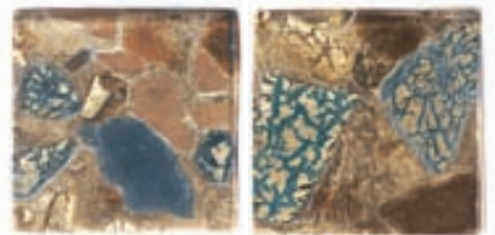

Caramel - Garden Deco 1

Thistle

Pistachio - Garden Deco 2

Winter Taupe

Above: Buttercup field tile - 4" x 8", Confetti Glass Dot II.

Cover: 4" x 4" and 4" x 8" Cream Field Tiles; Birthday Liner and Garden Decos - Winter Taupe; Confetti Dots and Garden Decos - Nero; Confetti Glass Dot III; Chapter 11 Checks B, Almond Cream Tumbled Stone.

### Confetti Glass

Confetti Glass Dot I - 2" x 2"

Confetti Glass Dot II - 2" x 2"

Confetti Glass Dot III - 2" x 2"

Confetti Glass Dot IV - 2" x 2"

Chapter 7 Confetti is Jeffrey Court's most affordable and shade consistent series of glazed wall tiles. It is designed to be used in secondary bathroom walls where a very clean and tasteful look is desired.