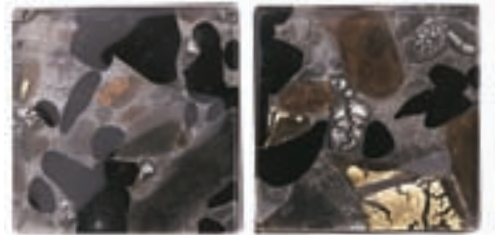

Caramel - Garden Deco 1

Thistle

Pistachio - Garden Deco 2

Winter Taupe

Above: Buttercup field tile - 4" x 8", Confetti Glass Dot II.

Cover: 4" x 4" and 4" x 8" Cream Field Tiles; Birthday Liner and Garden Decos - Winter Taupe; Confetti Dots and Garden Decos - Nero; Confetti Glass Dot III; Chapter 11 Checks B, Almond Cream Tumbled Stone.

### Confetti Glass

Confetti Glass Dot I - 2" x 2"

Confetti Glass Dot II - 2" x 2"

Confetti Glass Dot III - 2" x 2"

Confetti Glass Dot IV - 2" x 2"

Chapter 7 Confetti is Jeffrey Court's most affordable and shade consistent series of glazed wall tiles. It is designed to be used in secondary bathroom walls where a very clean and tasteful look is desired.