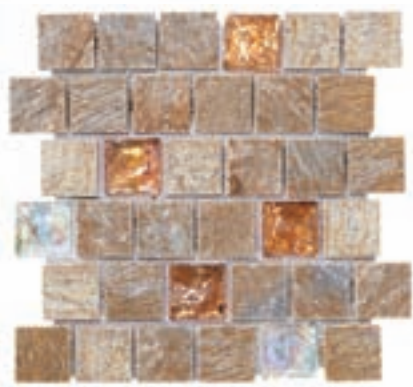

Pietra
Quartz

*Jeffrey
Court*

Onyx Mosaics & Mouldings

Honey Onyx Crown Moulding and Basket Weave Mosaic

Honey Onyx Mosaics

Basket Weave 12" x 12"

Micro Mosaic 12" x 12"

Mini Brick 12" x 12"

Honey Onyx Mouldings

Crown - 2" x 12"

Dome - 3/4" x 12"

Quartz

16" x 16" Floor Tile

11³/₄" x 10¹/₂" Brick Fire & Ice (Left)

10¹/₂" x 10¹/₂" Square Fire & Ice (Right)

Slate

Light Travertine - 2" x 12"

Giallo Travertine - 2" x 12"

Messina Strip - 1" x 12"

Mosaic Strips

MM9 2 1/2" x 12"

Capri Dot-Dash 3" x 12"

Multicolor Domes

Venezia - 1" x 8"