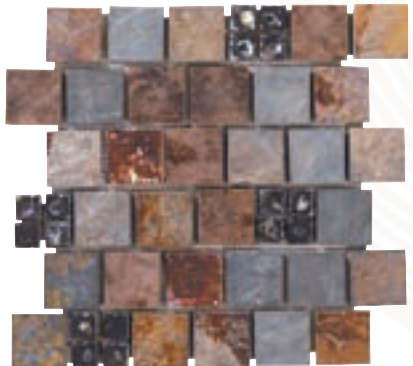

Honey Onyx Mouldings

Crown - 2" x 12"

Dome - 3/4" x 12"

Quartz

16" x 16" Floor Tile

11³/₄" x 10¹/₂" Brick Fire & Ice (Left)

10¹/₂" x 10¹/₂" Square Fire & Ice (Right)

Slate

16" x 16" Floor Tile

11³/₄" x 10¹/₂" Brick Fire & Ice (Left)

10¹/₂" x 10¹/₂" Square Fire & Ice (Right)

* Expect thickness variation

Slate 16" x 16" Floor Tile with Mercurio Border 6" x 12"

Sedona-Sequoia Slate Field Tile and Accents - Tumbled