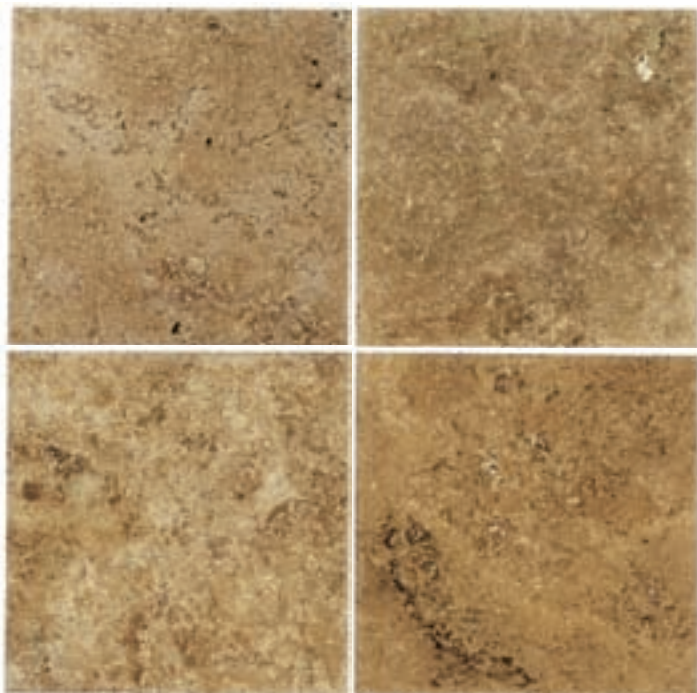

RUSTICO ELEGANTE

J E F F R E Y C O U R T

RUSTICO ELEGANTE

Autumn
18" x 18"

Ivory
18" x 18"

Stone is as natural to the earth as trees and clouds. Rustico Elegante, like all natural stone, requires proper installation and maintenance. We highly recommend professional installation to set this material. The blending of all tiles during the setting of Rustico Elegante will ensure the most dramatic and natural looking results.

Rustico Elegante features a classic polished surface with rustic chiseled edges that blend effortlessly with nearly all residential styles. From kitchen to bath, entryway to dining room, these rustic paving stones will make a dramatic statement of individual taste.