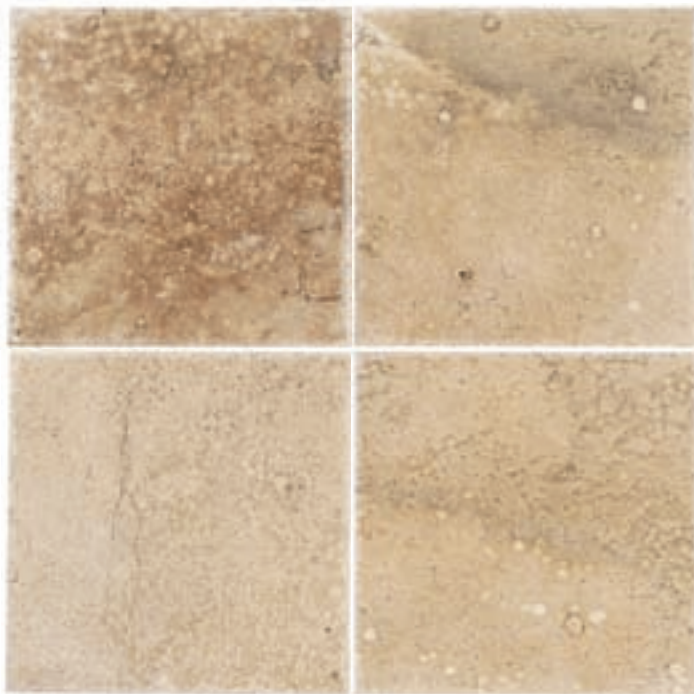

RUSTICO ELEGANTE

J E F F R E Y C O U R T

RUSTICO ELEGANTE

Autumn
18" x 18"

Ivory
18" x 18"

Stone is as natural to the earth as trees and clouds. Rustico Elegante, like all natural stone, requires proper installation and maintenance. We highly recommend professional installation to set this material. The blending of all tiles during the setting of Rustico Elegante will ensure the most dramatic and natural looking results.

Rustico Elegante features a classic polished surface with rustic chiseled edges that blend effortlessly with nearly all residential styles. From kitchen to bath, entryway to dining room, these rustic paving stones will make a dramatic statement of individual taste.