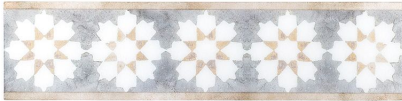

Chapter 15 - Classic Statuario Manor Border 3" x 12"

Tile Application

Shading

Tile Specs

PART #	15191
PRODUCT NAME	Manor Border 3" x 12"
HEIGHT (IN)	3
WIDTH (IN)	12
UNIT OF MEASURE	each
COVERAGE PER PIECE (SQ FT)	0.25
MATERIAL(S)	White Marble
FINISH	Brushed
THICKNESS (MM)	10
WEIGHT PER UOM (LBS)	1.33
CASE QUANTITY (UOM)	20
WEIGHT PER CASE (LBS)	27.2
SHADING	V2
PRODUCT TYPE	Deco
AVAILABLE COLLECTION(S)	Classic Statuario

Please Note:

All product shots are artistic interpretations of actual product. Due to the nature of the printing process, we recommend obtaining physical samples of product for actual color representation.