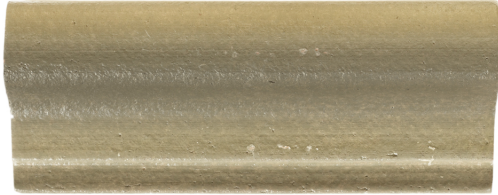

Chapter 4 - VIA Crown 2" x 5"

Tile Application

Shading

Tile Specs

PART #	41607
PRODUCT NAME	Crown 2" x 5"
HEIGHT (IN)	2
WIDTH (IN)	5
UNIT OF MEASURE	each
COVERAGE PER PIECE (SQ FT)	0.069
MATERIAL(S)	Glazed-Red Body Terra Cotta
FINISH	Satin
THICKNESS (MM)	29
WEIGHT PER UOM (LBS)	0.55
CASE QUANTITY (UOM)	80
WEIGHT PER CASE (LBS)	44
SHADING	V3
PRODUCT TYPE	Trim
AVAILABLE COLLECTION(S)	VIA

Please Note:

All product shots are artistic interpretations of actual product. Due to the nature of the printing process, we recommend obtaining physical samples of product for actual color representation.